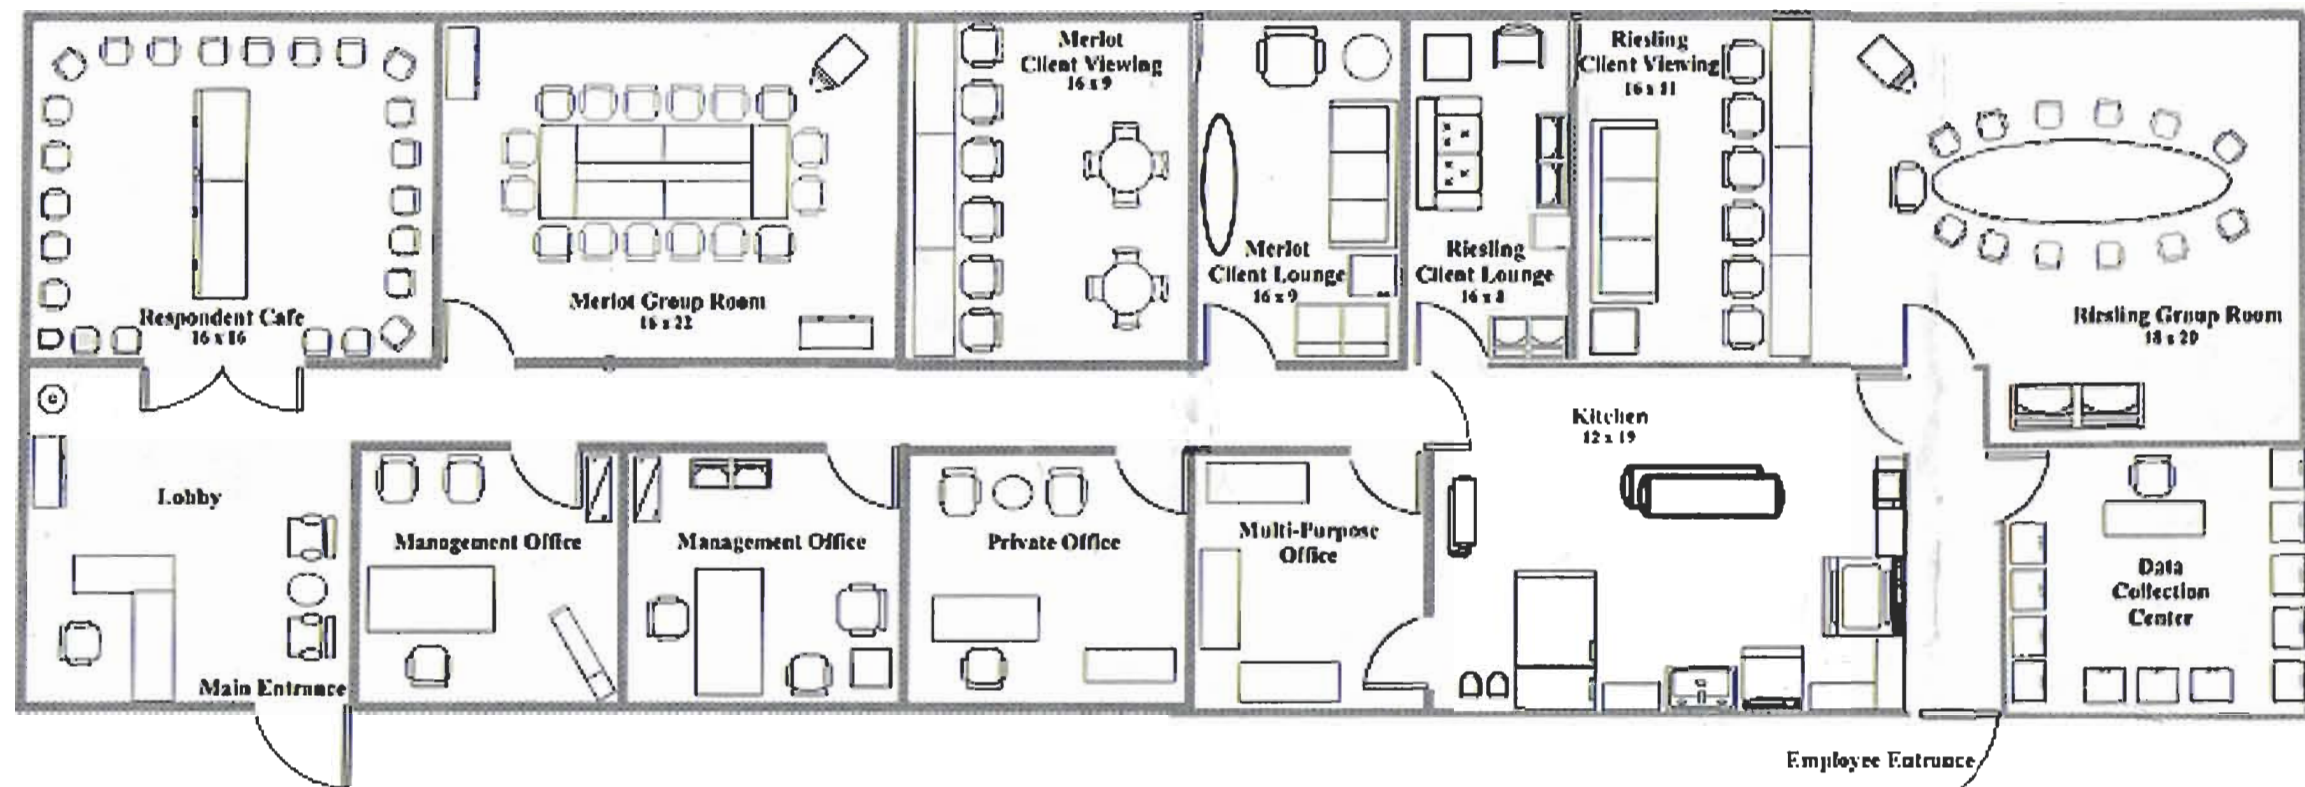

FLOOR PLAN

	Seating Capacity				
	Conference	Classroom	Theater	Viewing	Lounge
Merlot Focus Suite	15	25	40	12	4-6
Riesling Focus Suite	12	25	40	10	4-6

Columbus Research Connection

445 N. High Street, Suite 400
Columbus, OH 43215
Phone: 614-220-4120
Fax: 614-220-4130
Website: www.crcr.com