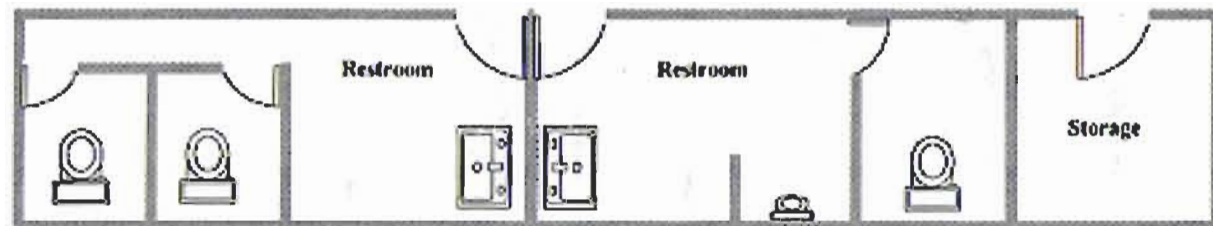

FLOOR PLAN

	Seating Capacity				
	Conference	Classroom	Theater	Viewing	Lounge
Merlot Focus Suite	15	25	40	12	4-6
Riesling Focus Suite	12	25	40	10	4-6

Columbus Research Connection

445 N. High Street, Suite 400
Columbus, OH 43215
Phone: 614-220-4120
Fax: 614-220-4130
Website: www.crcr.com